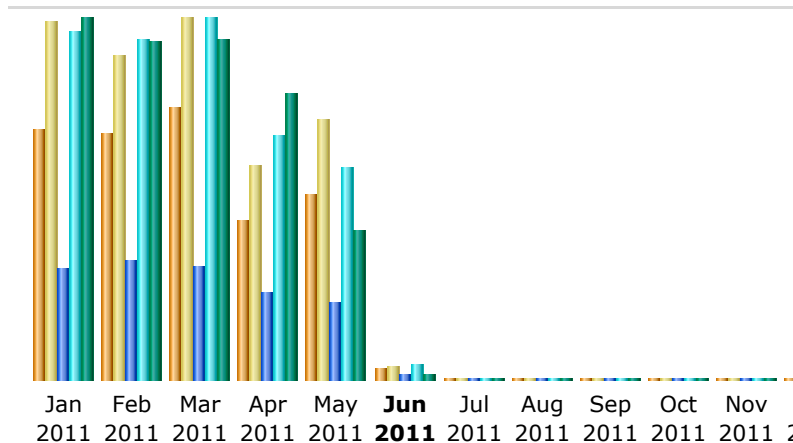

Statistics for:
languages.dk

Last Update:

02 Jun 2011 -
07:18

Reported period:

May

2011

OK

[Summary](#)

When:

- [Monthly history](#)
- [Days of month](#)
- [Days of week](#)

[Hours](#)

Who:

[Countries](#)

☐ [Full list](#)

[Hosts](#)

☐ [Full list](#)

☐ [Last visit](#)

☐ [Unresolved IP Address](#)

[Authenticated users](#)

☐ [Full list](#)

☐ [Last visit](#)

[Robots/Spiders visitors](#)

☐ [Full list](#)

☐ [Last visit](#)

Navigation:

[Visits duration](#)

[File type](#)

[Viewed](#)

☐ [Full list](#)

☐ [Entry](#)

☐ [Exit](#)

[Operating Systems](#)

☐ [Versions](#)

☐ [Unknown](#)

[Browsers](#)

☐ [Versions](#)

☐ [Unknown](#)

Referrers:

[Origin](#)

☐ [Referring search engines](#)

☐ [Referring sites](#)

[Search](#)

☐ [Search Keyphrases](#)

☐ [Search Keywords](#)

Others:

[Miscellaneous](#)

[HTTP Status codes](#)

☐ [Pages not found](#)

Summary

Reported period	Month May 2011			
First visit	01 May 2011 - 18:51			
Last visit	31 May 2011 - 23:56			
	Unique visitors	Number of visits	Pages	Hits
Viewed traffic *	4352	6092 (1.39 visits/visitor)	13096 (2.14 Pages/Visit)	35921 (5.89 Hits/Vi)
Not viewed traffic *			46718	54578

* Not viewed traffic includes traffic generated by robots, worms, or replies with special HTTP status codes.

Monthly history

Month	Unique visitors	Number of visits	Pages	Hits	Bandw
Jan 2011	5828	8377	18865	59025	7.43
Feb 2011	5764	7600	20233	57598	6.94
Mar 2011	6349	8450	19343	61089	6.97
Apr 2011	3736	4993	14826	41108	5.88
May 2011	4352	6092	13096	35921	3.09
Jun 2011	251	283	728	2556	102.4
Jul 2011	0	0	0	0	0
Aug 2011	0	0	0	0	0
Sep 2011	0	0	0	0	0
Oct 2011	0	0	0	0	0
Nov 2011	0	0	0	0	0
Dec 2011	0	0	0	0	0
Total	26280	35795	87091	257297	30.40