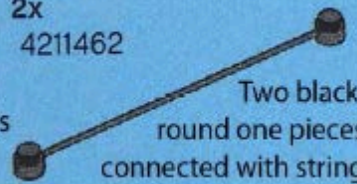

1x
4528331

1x
4210985

1x
4210636

1x
4210636

1x
306540

1x
382340

1x
4521778

1x
4521778

Customer Service

Kundenservice

Service Consommateurs

Servicio Al Consumidor

www.lego.com/service or dial